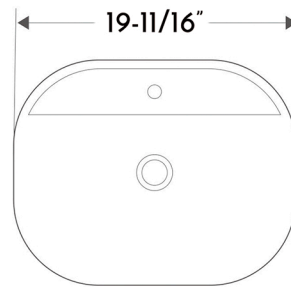

DAX-CL1291

CERAMIC VESSEL SINK SERIES

FEATURES

- Ceramic Material
- Without Overflow
- Oval Shape
- With Faucet Hole

FINISH

DAX-CL1291-WG

- Glossy White Finish

DAX-CL1291-BM