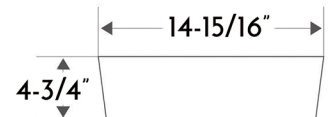

DAX-CL1291

CERAMIC VESSEL SINK SERIES

FEATURES

- Ceramic Material
- Without Overflow
- Oval Shape
- With Faucet Hole

FINISH

DAX-CL1291-WG

- Glossy White Finish

DAX-CL1291-BM